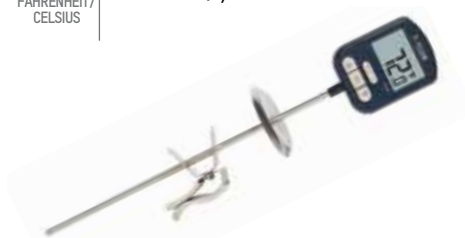

5305741 Premium Programmable Candy/Deep Fry Thermometer

- Temperature range: -40°F / 500°F and -40°C / 260°C
- Programmable to alert user when desired temperature is reached
- Heat Shield protects angled displayer
- Pan clip has silicone cover to protect pans
- Oversized, 0.75" backlit display is easy-to-read
- 1 - CR2032 battery included
- Pack Qty.: 3