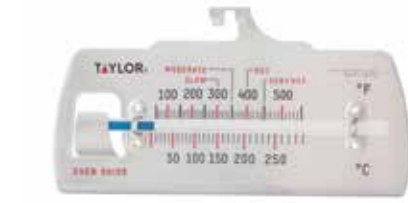

5921N Oven Guide Thermometer

- Temperature range: 100°F / 600°F
- Easy-to-read zone guide references
- Durable stainless steel
- Hangs or stands
- Pack Qty.: 6