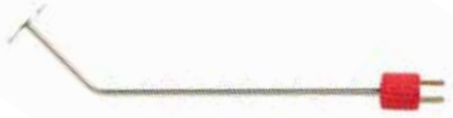

- 1.5mm step-down probe diameter
- Pack Qty.: 1

5296652ASP K-Type Thermocouple Angled Surface Probe

- 1" diameter plate
- Pack Qty.: 1