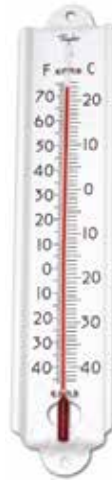

1106J 12" x 2" Cold/Dry Storage Thermometer

°F/°C
FAHRENHEIT/
CELSIUS

- Temperature range: -50°F/70°F and -40°C/20°C
- Easy-to-read
- Packed in individual carton
- Permacolor® filled solution with red color
- Pack Qty.: 1