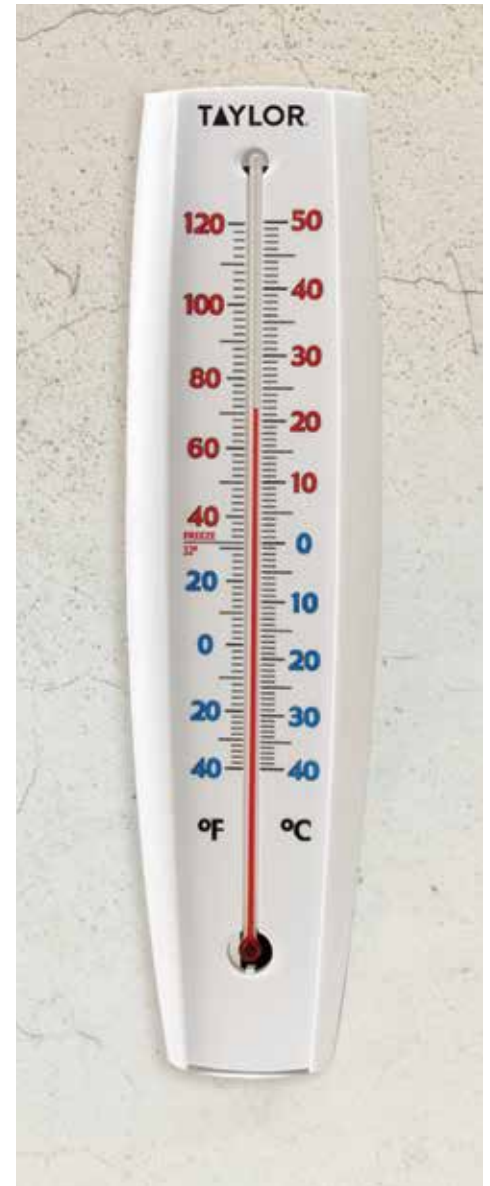

► Window/Wall

°F/°C
FAHRENHEIT/
CELSIUS

- Temperature range: -40°F/120°F and -40°C/50°C
- Curved look with large, easy-to-read numerals in bright red & blue
- Includes aluminum bracket for mounting
- Weather resistant and rustproof
- Permacolor® filled solution with red color
- Pack Qty.: 6

°F/°C
FAHRENHEIT/
CELSIUS

- Temperature range: -40°F/120°F and -40°C/50°C
- White aluminum back with large, easy-to-read numerals
- Rustproof bracket with adjustable design for multi-directional viewing
- Permacolor® filled solution with red color
- Pack Qty.: 6

5321N 3¹/₂" Dial Stick-on Window Thermometer

°F/°C
FAHRENHEIT/
CELSIUS

- Temperature range: -40°F/120°F and -40°C/50°C
- Read outside temperature from inside
- Easy to apply suction cup mount
- Weather resistant and rustproof
- Pack Qty.: 6

°F/°C
FAHRENHEIT/
CELSIUS

- Temperature range: -40°F/100°F and -40°C/40°C
- Read indoor and outdoor temperatures from inside
- Bold numerals in bright blue and red
- Permacolor® filled solution with red (indoor) and blue (outdoor) colors
- Pack Qty.: 6

MULTIUSE
°F/°C
FAHRENHEIT/
CELSIUS

- Temperature range: -40°F/120°F and -40°C/40°C
- Humidity range: 10% to 80%
- Dial to read indoor humidity
- Large, easy-to-read face
- Permacolor® filled solution with red (indoor) and blue (outdoor) colors
- Pack Qty.: 4