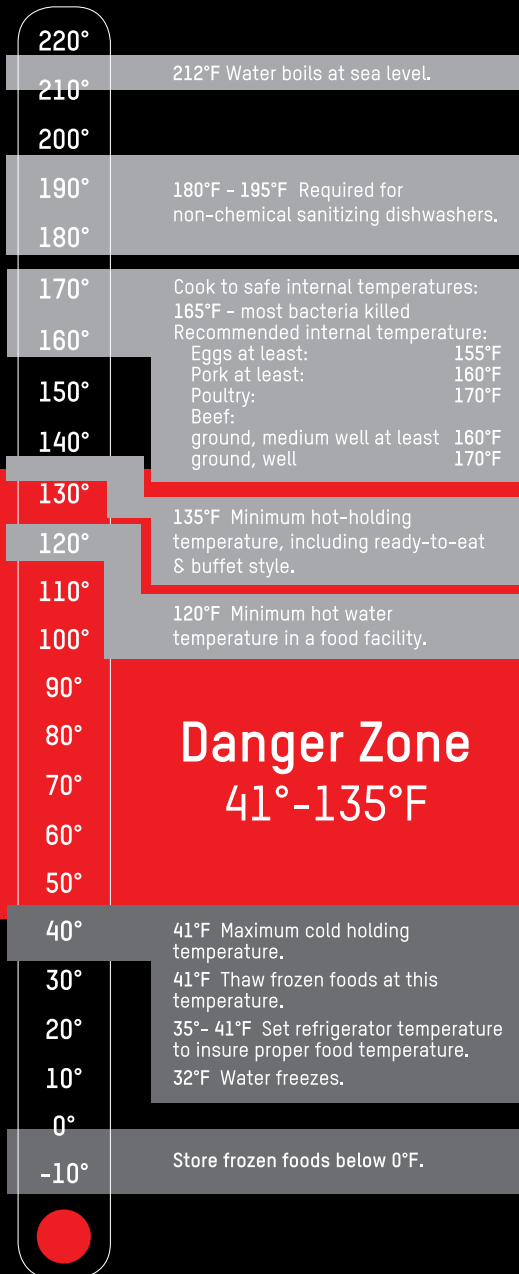

TAYLOR®

GUIDE FOR TEMPERATURE SAFETY

Temperature Zones

Fahrenheit

Danger Zone
41°-135°F

Handling Guidelines

Maintain cold foods at or below 41°F.
Maintain hot foods at or above 135°F.

Potentially hazardous hot food should be cooled rapidly. 135°F cooled to 70°F within 2 hours. 70°F cooled to 41°F within 4 hours. Using shallow pans with a product depth of no greater than 2 inches, the food should be placed in a refrigerator uncovered or loosely covered during the cooling process.